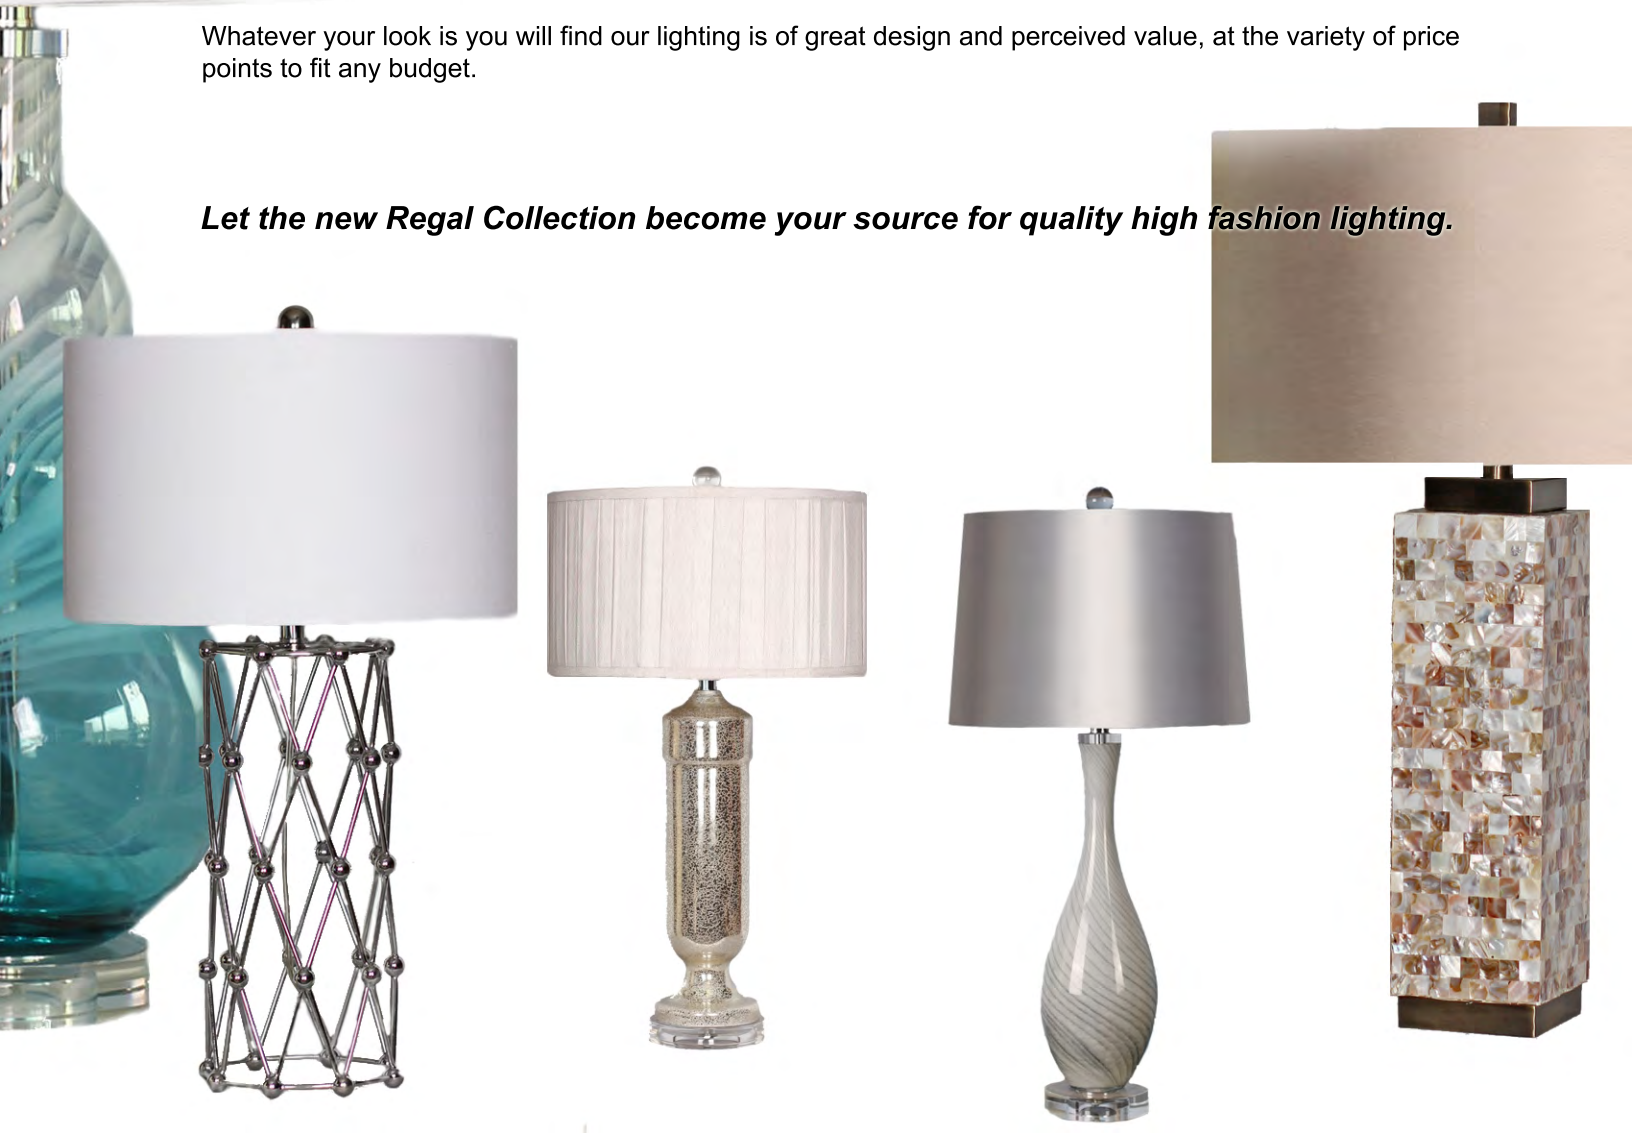

Regal Reflections Inc. 2008

Decorative Lighting

Our Company:

Regal Decorative Lighting provides an extensive selection of table lamps and floor lamps, for high fashion styling.

Quality Design:

We strive to deliver beautiful designs ranging from modern, contemporary, transitional, classic, casual and traditional styling.

Superior craftsmanship results in quality products, from metal, crystal, ceramic, hand blown glass and art glass. Finishes used on our lamps are quality made chrome, nickel and glazed ceramics. Attention to detail on our lamps, gives our customer high end look, at affordable prices.

Also our shades are made in variety of shapes and colors, and are faux silks, linens and other fine fabrics in latest fashion colors.

Our lamps are designed to achieve beauty and a distinctive look which will coordinate with the latest fashion forward home furnishings.

Accessible Price Points:

Whatever your look is you will find our lighting is of great design and perceived value, at the variety of price points to fit any budget.

Let the new Regal Collection become your source for quality high fashion lighting.