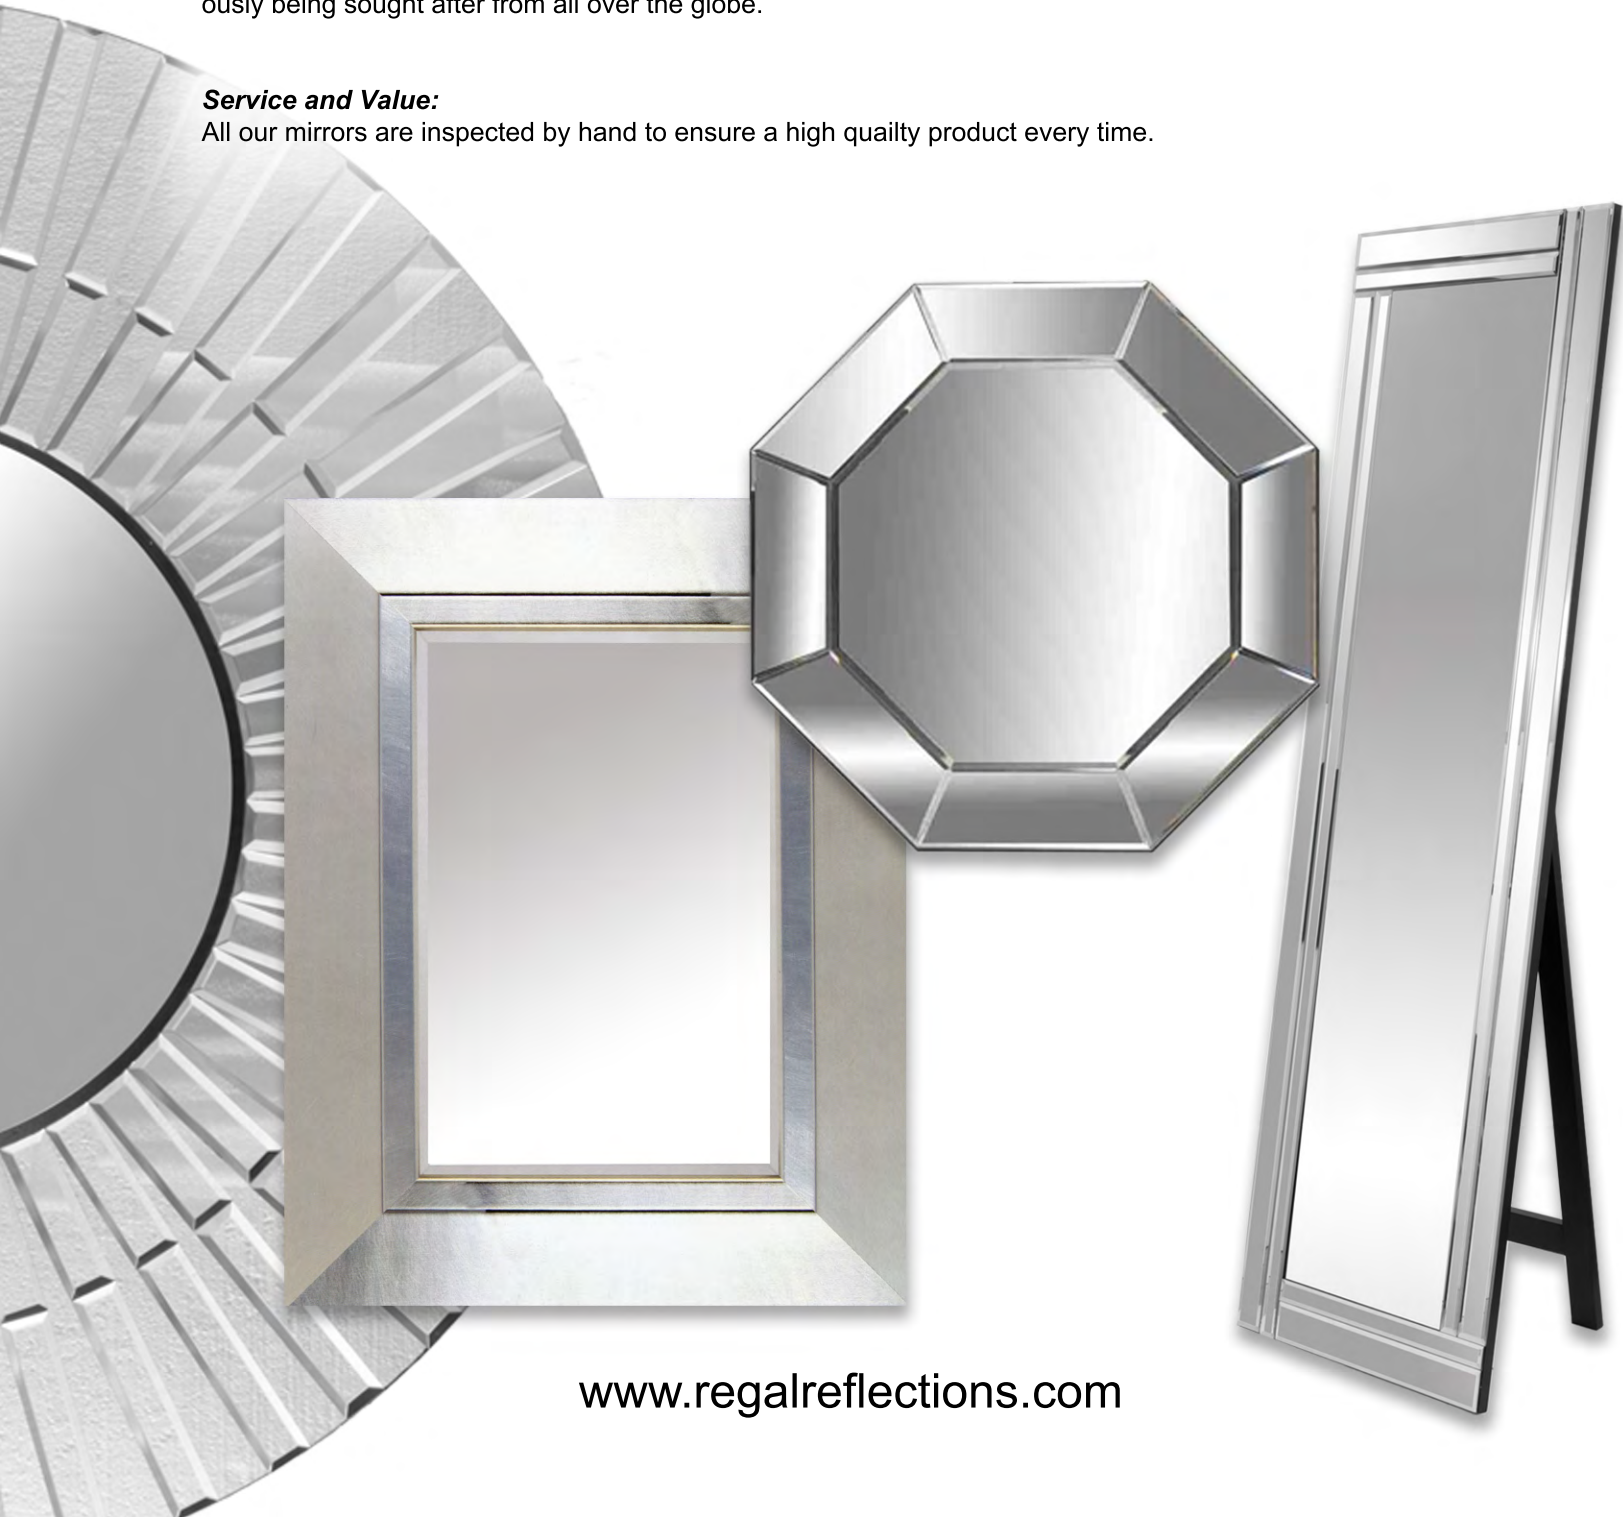

Regal Reflections Inc. 2008

Decorative Mirrors

Our Company:

Regal Reflections is the leading resource for quality custom framed mirrors and decorative mirrors, with a wide variety of styles, frame moulding and sizes at an affordable price. Regal has been servicing the home-furnishing retailers, interior designers, hospitality industry, from our Concord, Ontario location.

To ensure our customers always have the most up to date selection, in style trends and designs are continuously being sought after from all over the globe.

Service and Value:

All our mirrors are inspected by hand to ensure a high quality product every time.

www.regalreflections.com